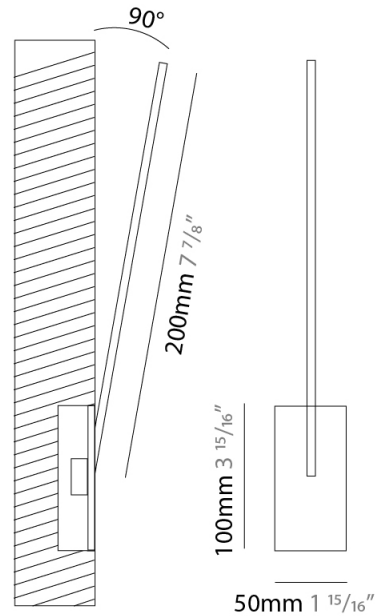

PROJECT	_____
TYPE	_____
SPECIFIER	_____
QUANTITY	_____
DATE	_____

SPILLO 1 ROD RECESSED

D46012- _____ - _____
base number   Color   Finish
                                 Temperature   Options

1. To build a product code in our configurator select the specify button on the base model # product page
2. To build a manual product code on this datasheet choose from the options listed below in blue font and add the suffix to the base model #

GENERAL

Series: Spillo
Subseries: Spillo 1 Rod
Brand: Icone
Division: Design
Mounting Type: Recessed
Mounting Location: Wall
Subcategory: Ambient

PHYSICAL

Shape: Rectangle
Width (mm): 50
Width (in): 1 15/16
Height (mm): 200
Height (in): 7 7/8
Light Distribution: Adjustable
Fixture Finish: WHI / BLK / CHR / BGD
Fixture Material: Brass

ELECTRICAL

Lamp Type: LED
Total Output Wattage (W): 2.64
Dimming: 0-10V Dimming
Driver Included: No
Driver Location: Remote
Driver Type: Constant Voltage - 120 / 277Vac
Driver Class: Class 2
Input Voltage (V): 120 - 277
Output Voltage (V): 12
Upon Request: (Not included, see components) 0-10Vdc dimming / 277Vac

LED

Color Temperature (°K): 2700 / 3000
Nominal Lumen (lm): 220
CRI: >90 CRI
Lamp Life (hrs): 50000

OPTICAL

Adjustability: Tilt 120°

RATINGS AND CERTIFICATIONS

Certified By: Certified for North American Standards
IP rating: IP20