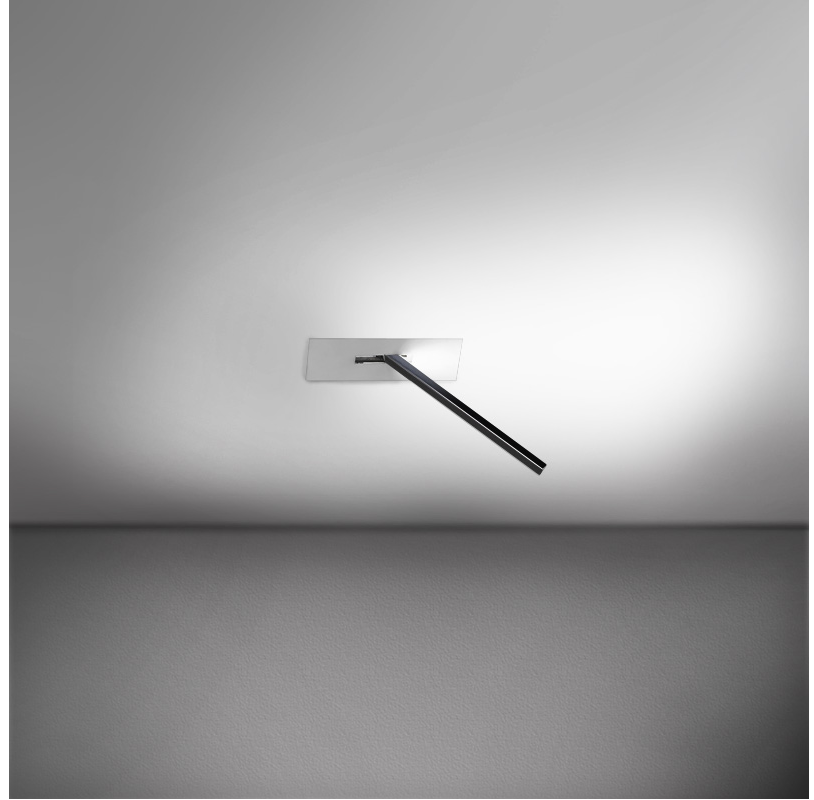

PROJECT	_____
TYPE	_____
SPECIFIER	_____
QUANTITY	_____
DATE	_____

SPILLO 1 ROD RECESSED

D46012- _____ - _____
base number   Color   Finish
                                 Temperature   Options

1. To build a product code in our configurator select the specify button on the base model # product page
2. To build a manual product code on this datasheet choose from the options listed below in blue font and add the suffix to the base model #

GENERAL

Series: Spillo
Subseries: Spillo 1 Rod
Brand: Icone
Division: Design
Mounting Type: Recessed
Mounting Location: Wall
Subcategory: Ambient

PHYSICAL

Shape: Rectangle
Width (mm): 50
Width (in): 1 15/16
Height (mm): 200
Height (in): 7 7/8
Light Distribution: Adjustable
Fixture Finish: WHI / BLK / CHR / BGD
Fixture Material: Brass

ELECTRICAL

Lamp Type: LED
Total Output Wattage (W): 2.64
Dimming: 0-10V Dimming
Driver Included: No
Driver Location: Remote
Driver Type: Constant Voltage - 120 / 277Vac
Driver Class: Class 2
Input Voltage (V): 120 - 277
Output Voltage (V): 12
Upon Request: (Not included, see components) 0-10Vdc dimming / 277Vac

LED

Color Temperature (°K): 2700 / 3000
Nominal Lumen (lm): 220
CRI: >90 CRI
Lamp Life (hrs): 50000

OPTICAL

Adjustability: Tilt 120°

RATINGS AND CERTIFICATIONS

Certified By: Certified for North American Standards
IP rating: IP20